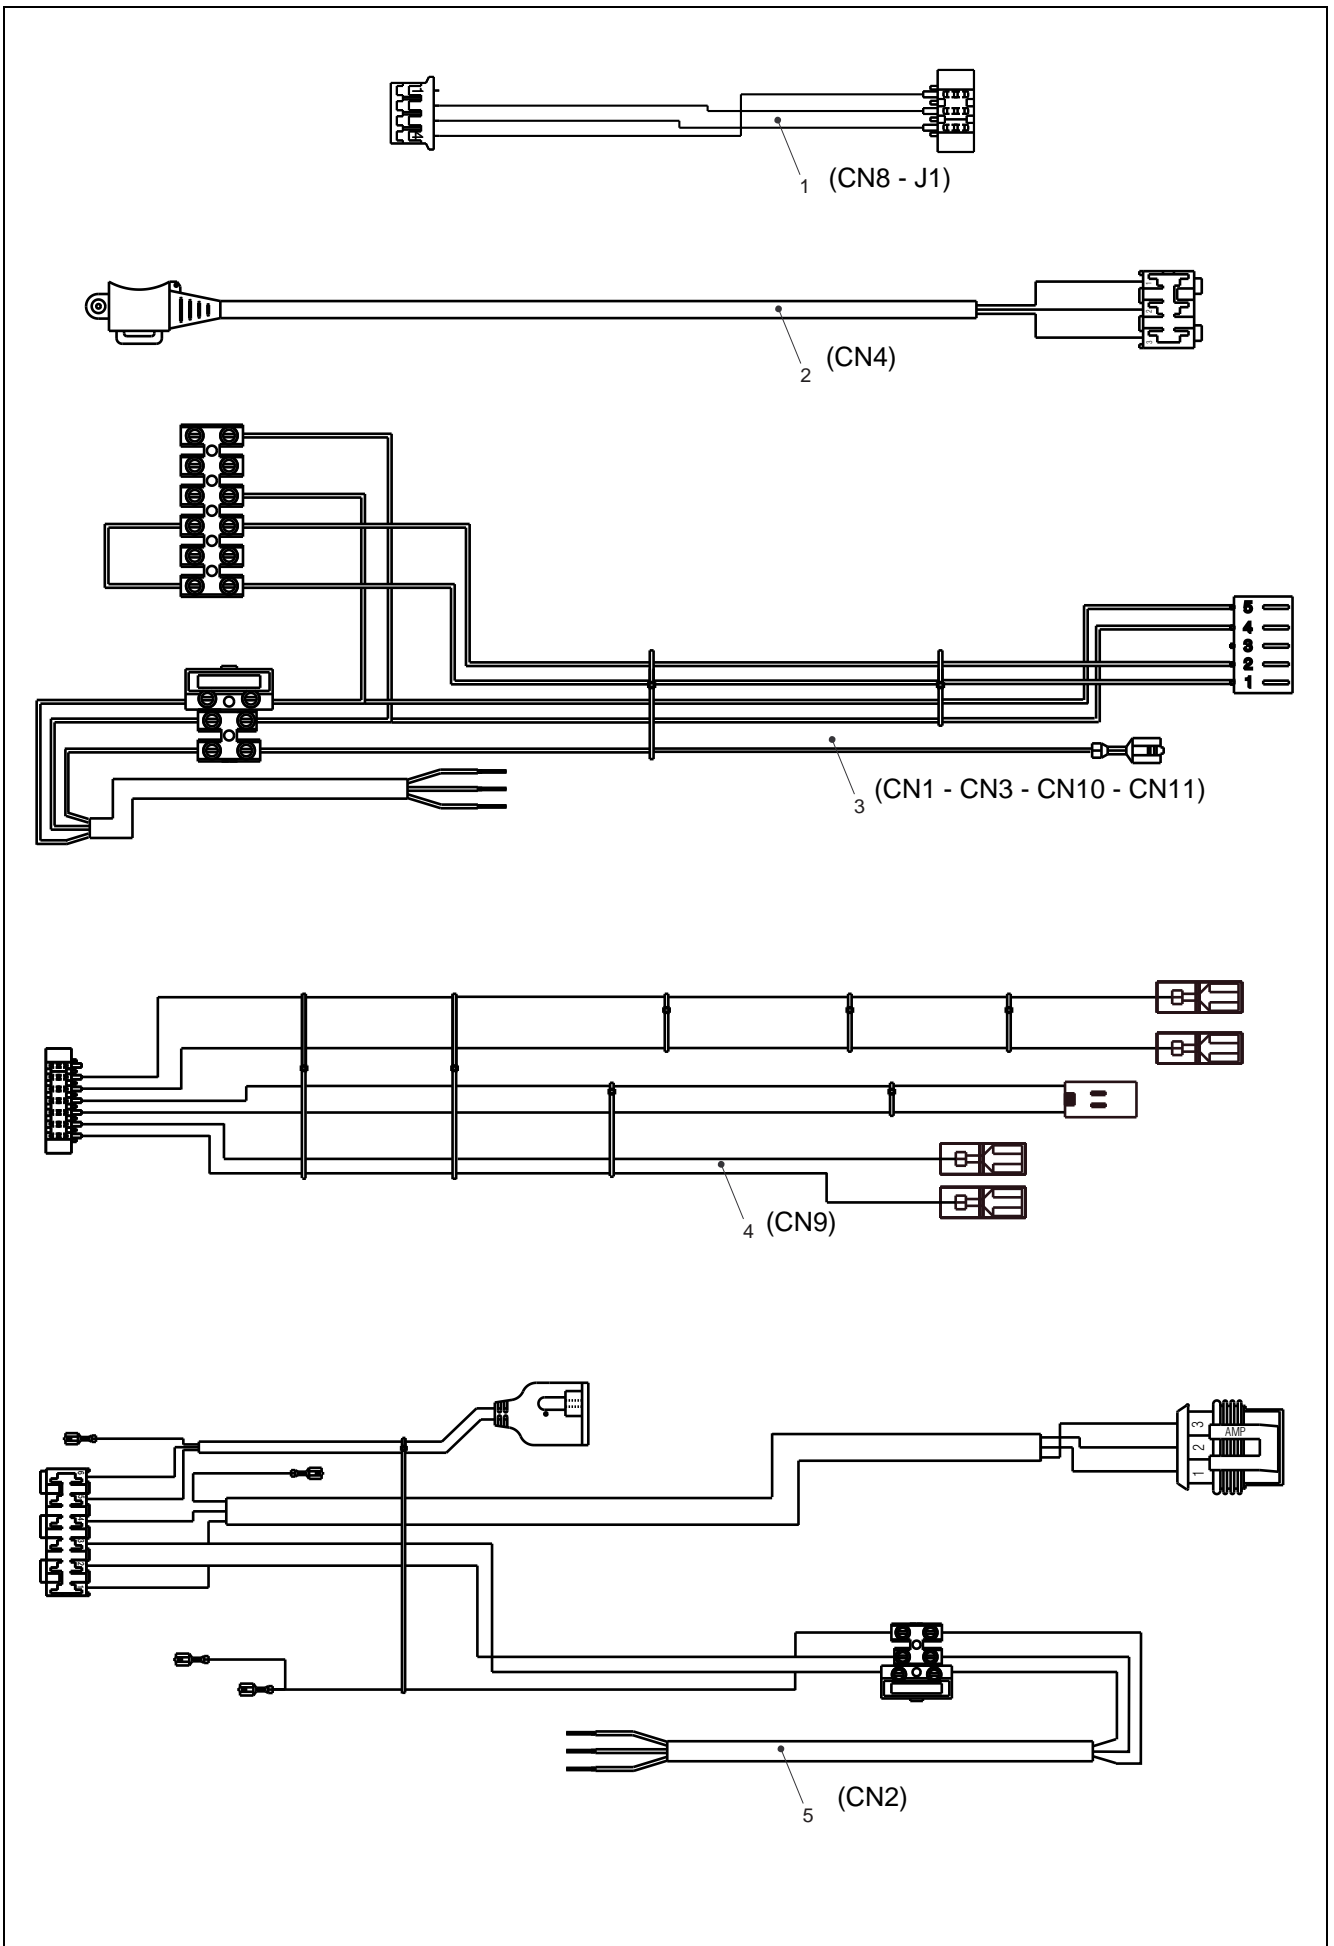

POS.	DESCRIPTION	29kis
1	Wiring harness	4366911
2	Hydraulic control cable	4366912
3	Combustion cable	4R001102
4	Low tension cable	4R001108
5	Power wiring harness	4R102837