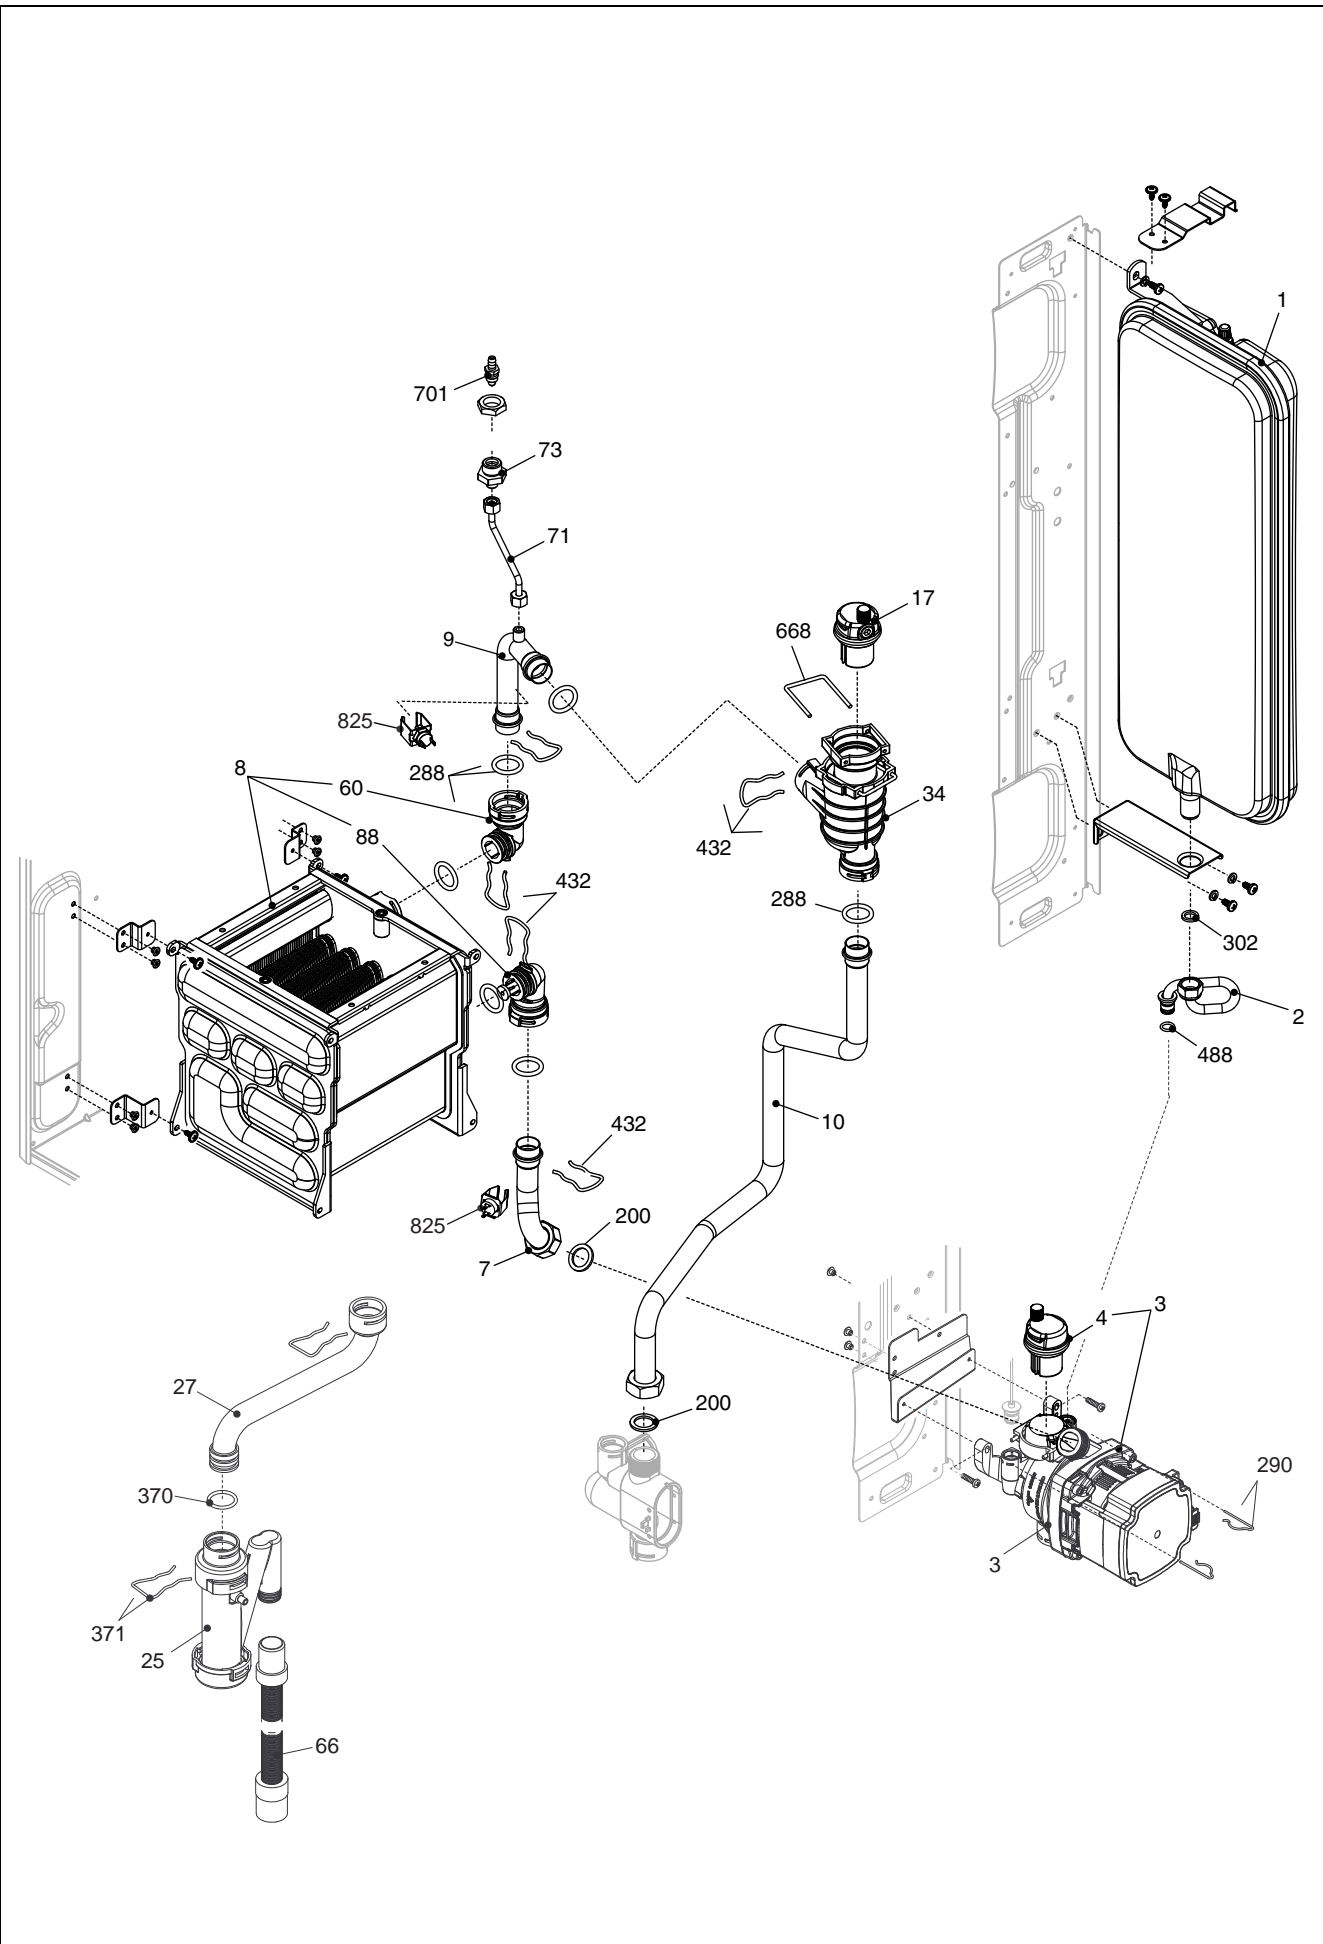

Wall hung boilers

Caldariello Condens 29 KIS E

MODEL	PART NUMBER	
	MTN	GPL
Caldariello Condens 29 Kis E	20110610 (P6Q)	—

POS.	DESCRIPTION	29kis
2	Frame	4R001618
12	Pressure gauge	4366836
18	Electric parts cover	4R102954
20	Printed circuit board AKL03	4R100880
26	Instrumental panel	4R102950
27	Knob	4366841
28	Knob	4366910
31	Case	4366865
75	Card reader kit	4366902
724	Calibration screwdriver	4R001075

POS.	DESCRIPTION	29kis
1	Exchanger	4364201
2	Hydraulic group	4365951
4	Non return valve	4365749
6	By-pass casing	4365750
7	High head by-pass valve	4365043
8	Pipe	4365732
9	Valve with cartridge	4366914
10	Cartridge	4R001062
11	Actuator	4366916
13	Clip	4366918
20	Filling cock	4R001342
21	Knob	4R001617
22	Safety valve	4R001077
24	Flow governor	4365824
25	Pipe	4365733
26	Dhw actuator	4R100477
37	Pipe	4366917
47	Cover for by-pass assembly	4365753
48	Cock	4365752
63	Pipe	4365759
65	Pipe	4365736
96	Non return valve	4366134
201	Washer	4363391
288	O ring	4364282
290	Clip	4364751
432	Clip	4365623
433	Clip	4365761
434	Nipple	4365762
435	Fitting/union	4365763
436	Clip	4365764
438	O ring	4365766
439	Washer	4365767
441	Clip	4365768
442	O ring	4365769
443	O ring	4365770
444	Washer	4365771
445	Pvc tube	4366330
521	NTC sensor	4365765
619	Pressure	4366853

POS.	DESCRIPTION	29kis
1	Expansion vessel	4R000058
2	Pipe	4366919
3	Pump	4R102836
4	Air vent bottle	4365707
7	Pipe	4R103802
8	Condensing exchanger assembly	4R002986
9	Pipe	4R102316
10	Pipe	4R001083
17	Air vent valve	4366956
25	Siphon	4R001080
27	Condensation outlet tube kit	4R001084
34	Degasser kit	4R001159
60	Connection	4R001085
66	Flexible pipe	4R001086
71	Pipe	4R001087
73	Cock	4366067
88	Connection	4R001088
200	Washer	4363389
288	O ring	4364282
290	Clip	4364751
302	Washer	4363390
370	O ring	4365406
371	Clip	4365407
432	Clip	4365623
488	O ring	4364959
668	Clip	4366963
701	Vent plug	4365159
825	NTC Detector	4R101035