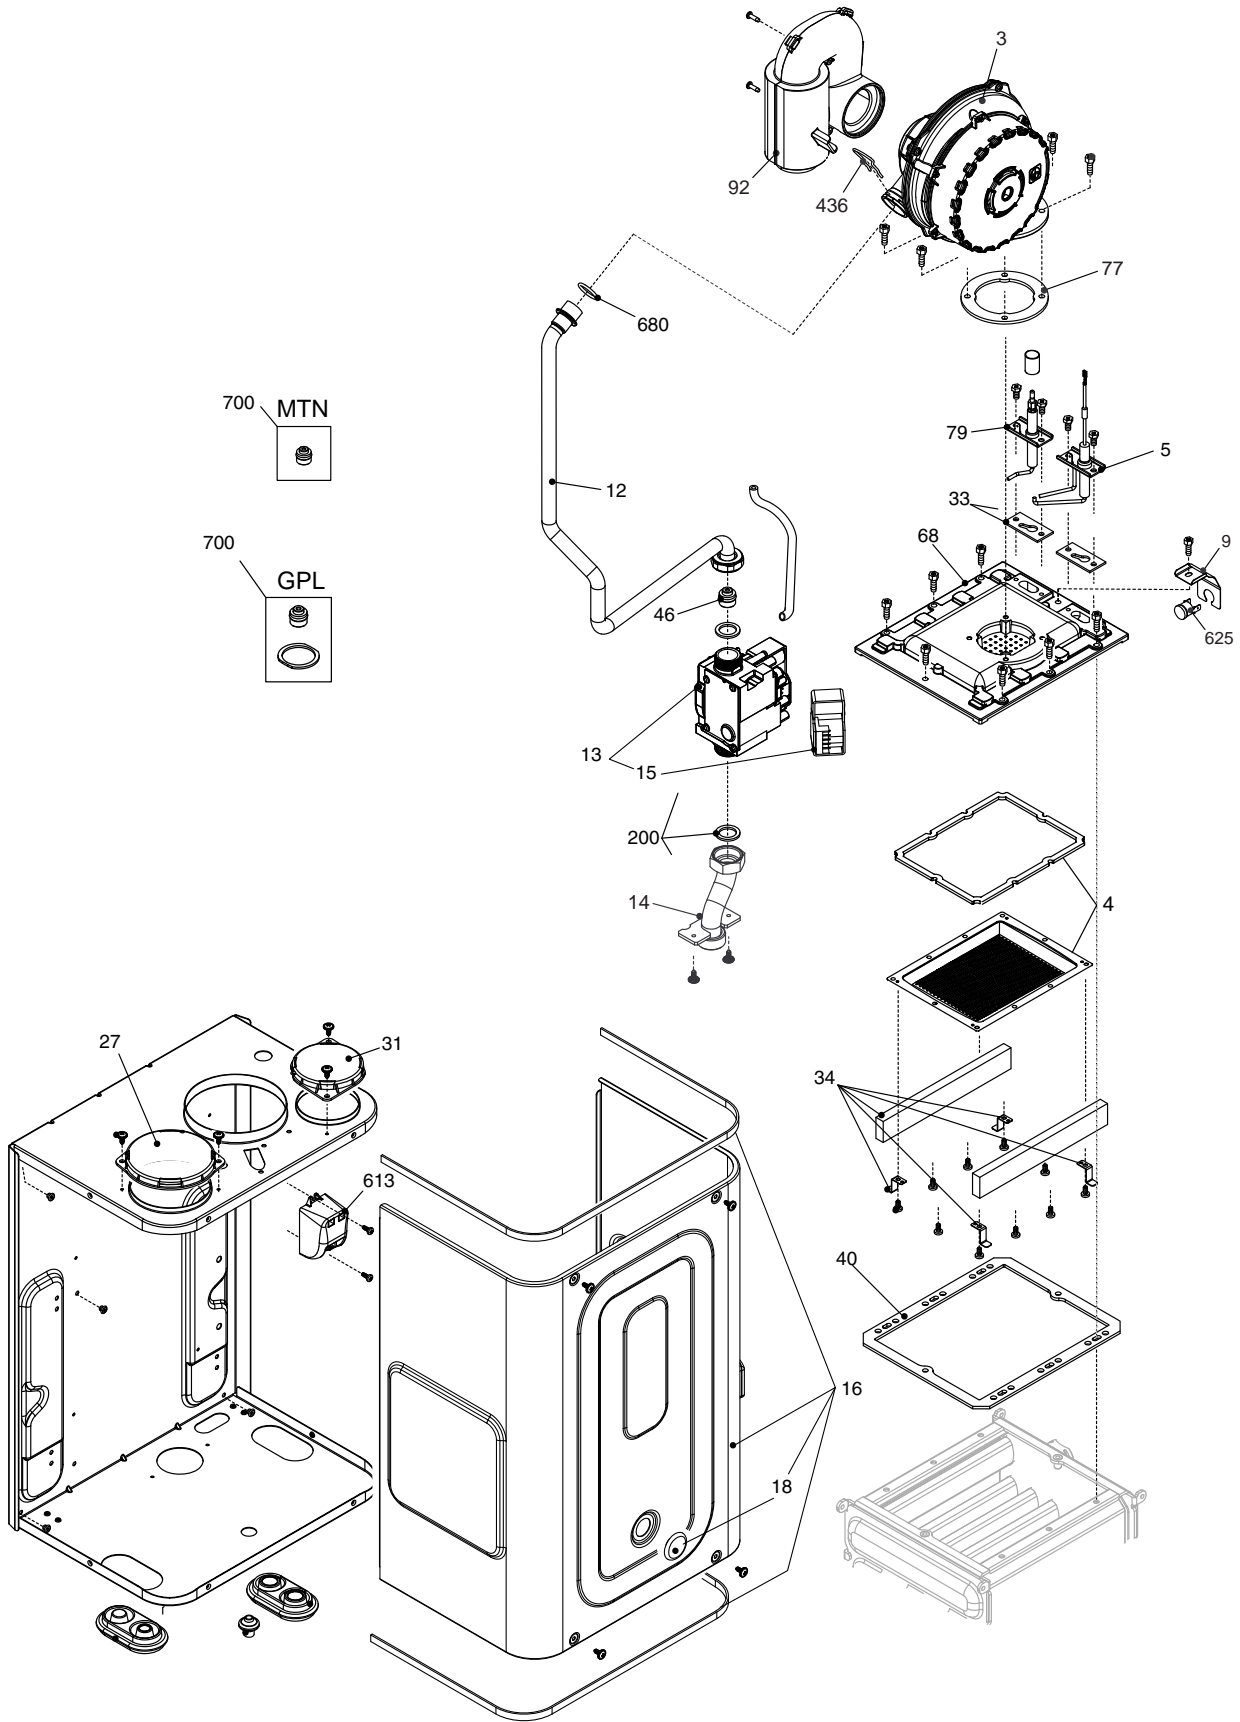

Wall hung boilers

Caldariello Condens 29 KIS E

MODEL	PART NUMBER	
	MTN	GPL
Caldariello Condens 29 Kis E	20110610 (P6Q)	—

POS.	DESCRIPTION	29kis
2	Frame	4R001618
12	Pressure gauge	4366836
18	Electric parts cover	4R102954
20	Printed circuit board AKL03	4R100880
26	Instrumental panel	4R102950
27	Knob	4366841
28	Knob	4366910
31	Case	4366865
75	Card reader kit	4366902
724	Calibration screwdriver	4R001075

POS.	DESCRIPTION	29kis
1	Exchanger	4364201
2	Hydraulic group	4365951
4	Non return valve	4365749
6	By-pass casing	4365750
7	High head by-pass valve	4365043
8	Pipe	4365732
9	Valve with cartridge	4366914
10	Cartridge	4R001062
11	Actuator	4366916
13	Clip	4366918
20	Filling cock	4R001342
21	Knob	4R001617
22	Safety valve	4R001077
24	Flow governor	4365824
25	Pipe	4365733
26	Dhw actuator	4R100477
37	Pipe	4366917
47	Cover for by-pass assembly	4365753
48	Cock	4365752
63	Pipe	4365759
65	Pipe	4365736
96	Non return valve	4366134
201	Washer	4363391
288	O ring	4364282
290	Clip	4364751
432	Clip	4365623
433	Clip	4365761
434	Nipple	4365762
435	Fitting/union	4365763
436	Clip	4365764
438	O ring	4365766
439	Washer	4365767
441	Clip	4365768
442	O ring	4365769
443	O ring	4365770
444	Washer	4365771
445	Pvc tube	4366330
521	NTC sensor	4365765
619	Pressure	4366853

POS.	DESCRIPTION	29kis
1	Expansion vessel	4R000058
2	Pipe	4366919
3	Pump	4R102836
4	Air vent bottle	4365707
7	Pipe	4R103802
8	Condensing exchanger assembly	4R002986
9	Pipe	4R102316
10	Pipe	4R001083
17	Air vent valve	4366956
25	Siphon	4R001080
27	Condensation outlet tube kit	4R001084
34	Degasser kit	4R001159
60	Connection	4R001085
66	Flexible pipe	4R001086
71	Pipe	4R001087
73	Cock	4366067
88	Connection	4R001088
200	Washer	4363389
288	O ring	4364282
290	Clip	4364751
302	Washer	4363390
370	O ring	4365406
371	Clip	4365407
432	Clip	4365623
488	O ring	4364959
668	Clip	4366963
701	Vent plug	4365159
825	NTC Detector	4R101035