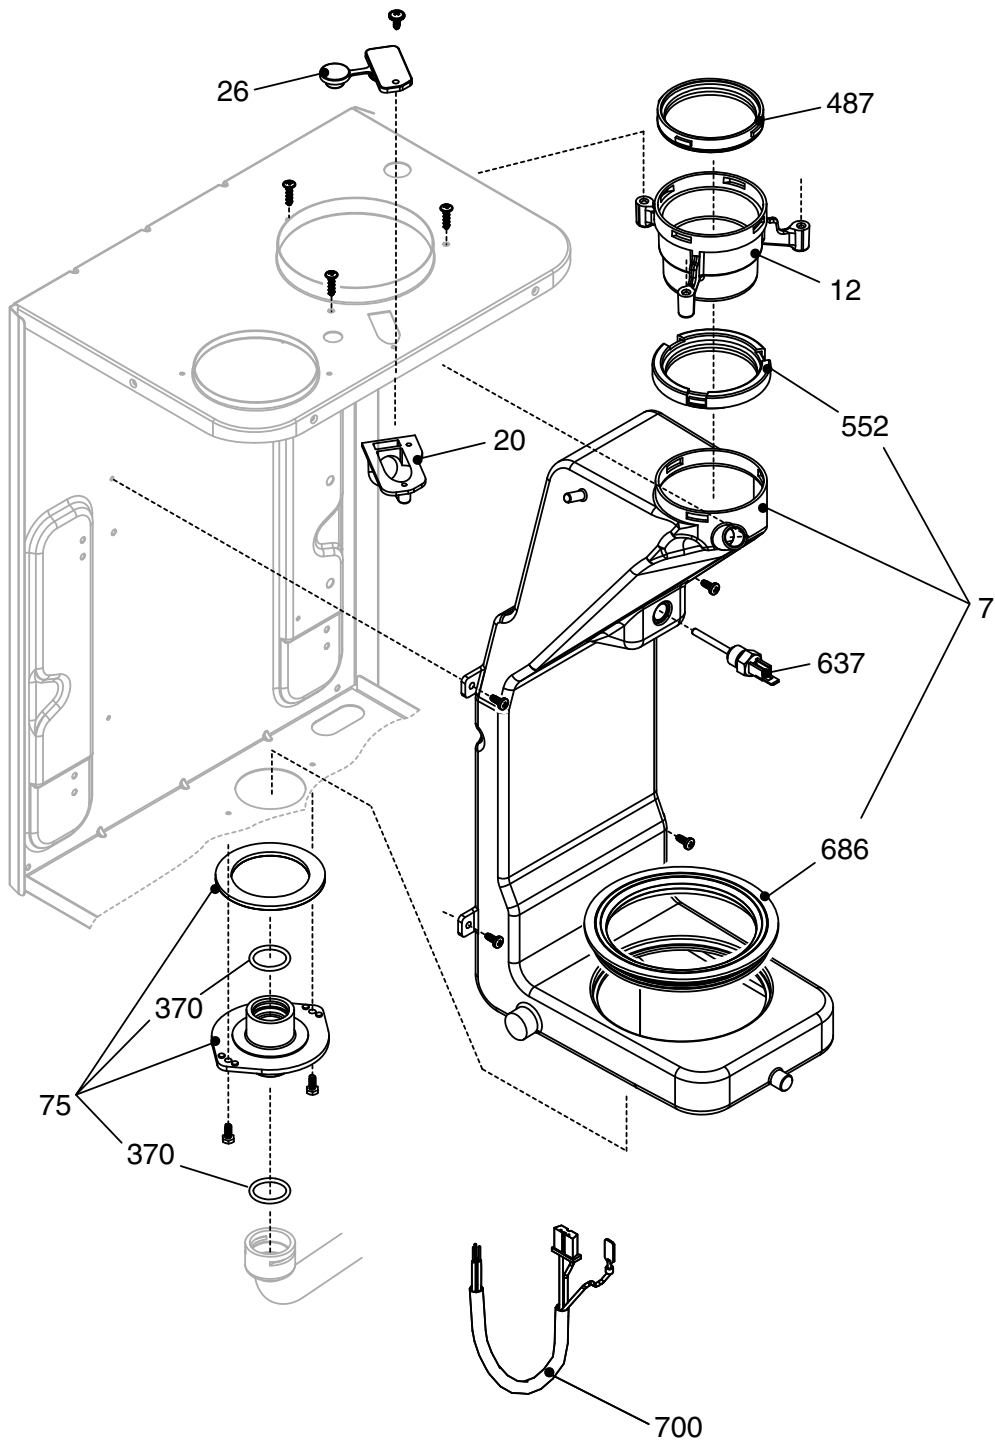

POS.	DESCRIPTION	29kis
7	Conveyor	4R001097
12	Flue drain connection	4365881
20	Outlet nut	4R001098
26	Plug	4R001099
75	Flue collector	4R001100
370	O ring	4365406
487	Washer Ø 60	4365889
552	Washer Ø 60	4366238
637	Flue sensor	4366463
686	Washer	4R001101