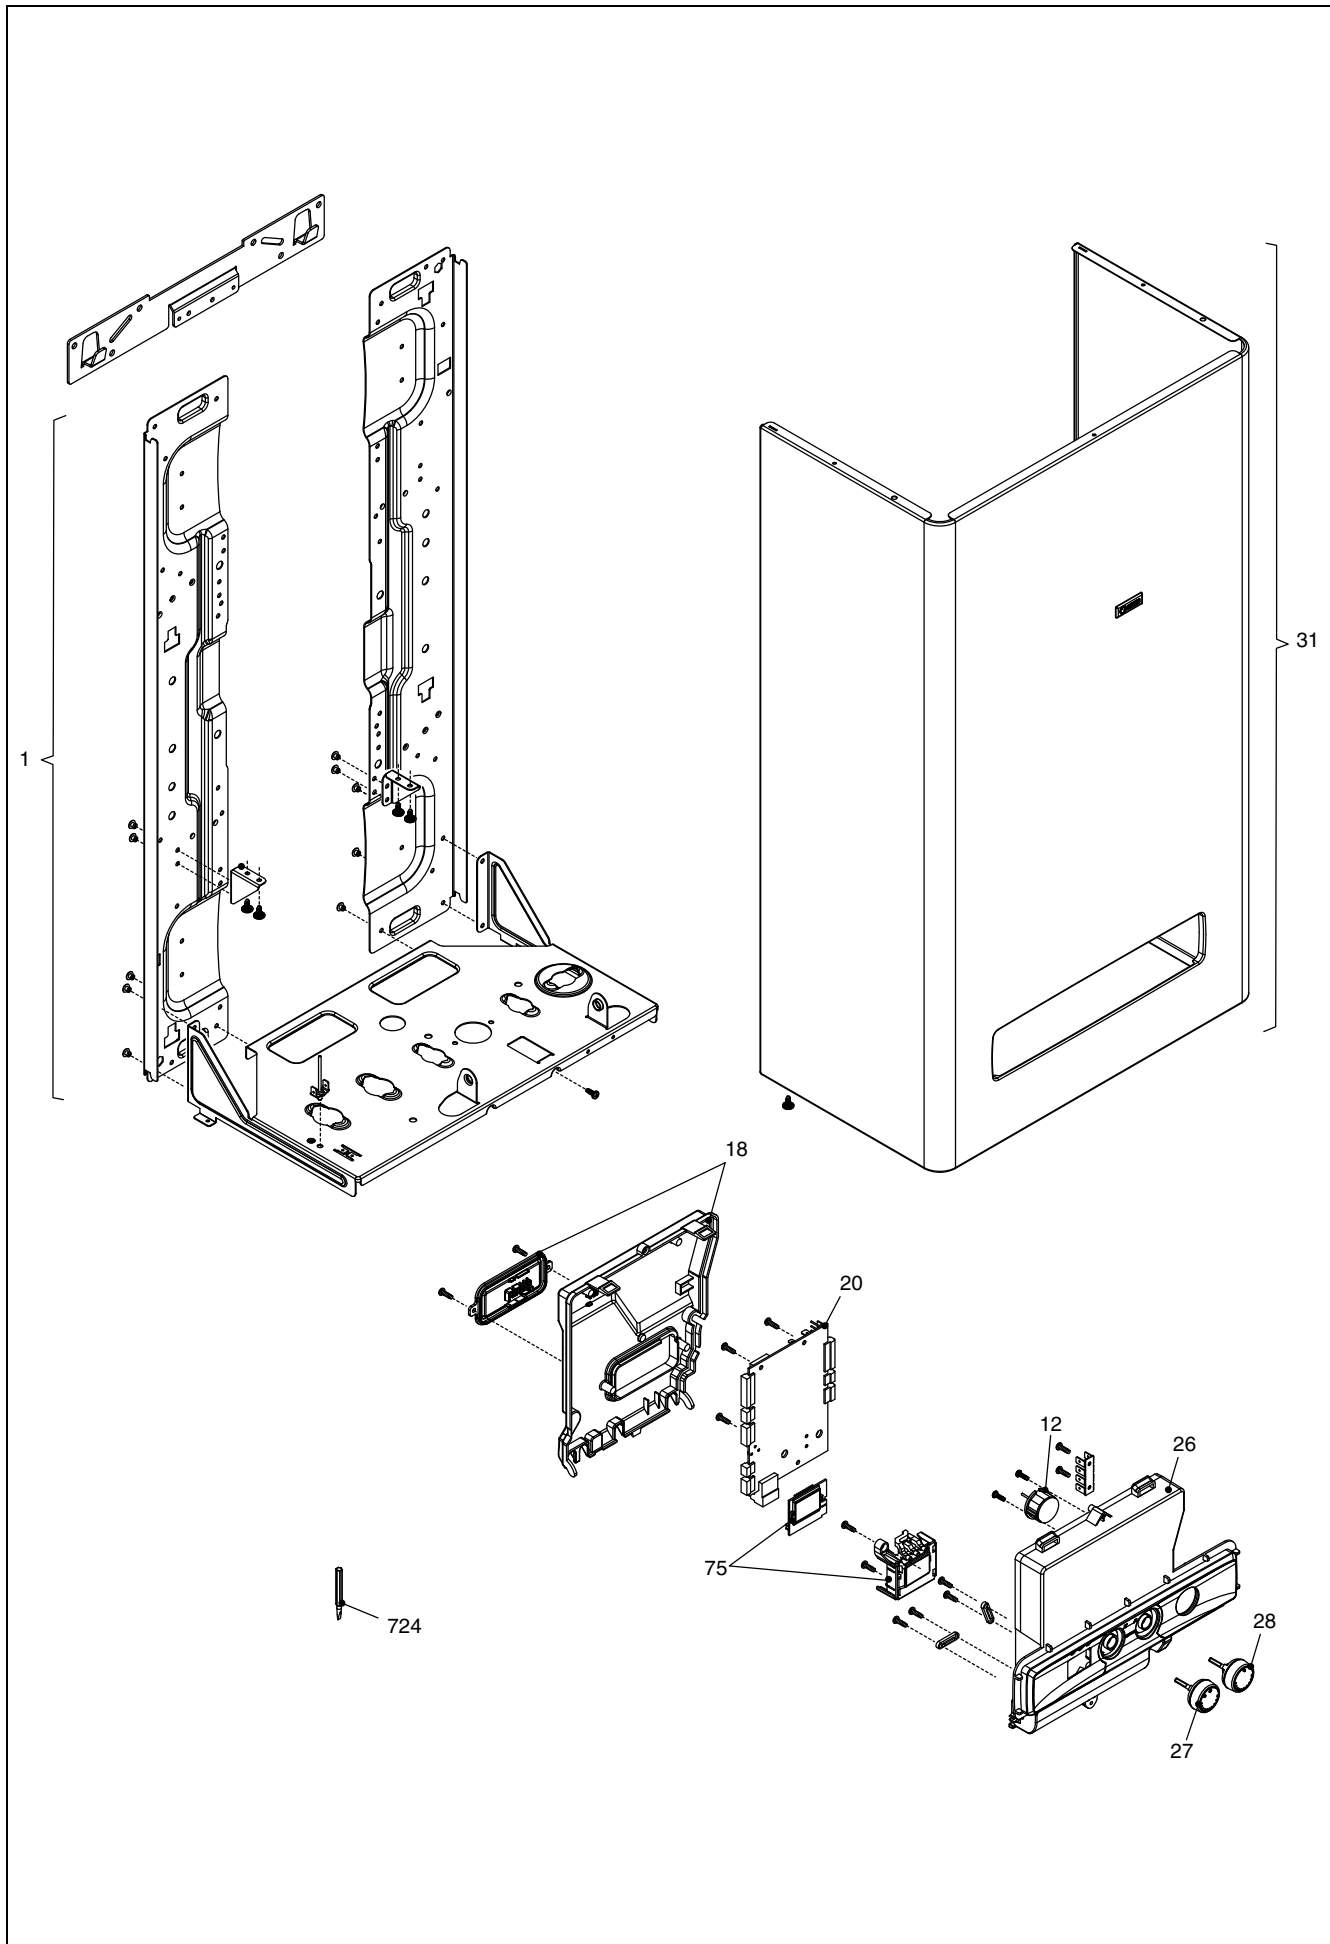

Wall hung boilers

Caldariello Condens 29 KIS E

MODEL	PART NUMBER	
	MTN	GPL
Caldariello Condens 29 Kis E	20110610 (P6Q)	—

POS.	DESCRIPTION	29kis
2	Frame	4R001618
12	Pressure gauge	4366836
18	Electric parts cover	4R102954
20	Printed circuit board AKL03	4R100880
26	Instrumental panel	4R102950
27	Knob	4366841
28	Knob	4366910
31	Case	4366865
75	Card reader kit	4366902
724	Calibration screwdriver	4R001075

POS.	DESCRIPTION	29kis
1	Exchanger	4364201
2	Hydraulic group	4365951
4	Non return valve	4365749
6	By-pass casing	4365750
7	High head by-pass valve	4365043
8	Pipe	4365732
9	Valve with cartridge	4366914
10	Cartridge	4R001062
11	Actuator	4366916
13	Clip	4366918
20	Filling cock	4R001342
21	Knob	4R001617
22	Safety valve	4R001077
24	Flow governor	4365824
25	Pipe	4365733
26	Dhw actuator	4R100477
37	Pipe	4366917
47	Cover for by-pass assembly	4365753
48	Cock	4365752
63	Pipe	4365759
65	Pipe	4365736
96	Non return valve	4366134
201	Washer	4363391
288	O ring	4364282
290	Clip	4364751
432	Clip	4365623
433	Clip	4365761
434	Nipple	4365762
435	Fitting/union	4365763
436	Clip	4365764
438	O ring	4365766
439	Washer	4365767
441	Clip	4365768
442	O ring	4365769
443	O ring	4365770
444	Washer	4365771
445	Pvc tube	4366330
521	NTC sensor	4365765
619	Pressure	4366853

POS.	DESCRIPTION	29kis
1	Expansion vessel	4R000058
2	Pipe	4366919
3	Pump	4R102836
4	Air vent bottle	4365707
7	Pipe	4R103802
8	Condensing exchanger assembly	4R002986
9	Pipe	4R102316
10	Pipe	4R001083
17	Air vent valve	4366956
25	Siphon	4R001080
27	Condensation outlet tube kit	4R001084
34	Degasser kit	4R001159
60	Connection	4R001085
66	Flexible pipe	4R001086
71	Pipe	4R001087
73	Cock	4366067
88	Connection	4R001088
200	Washer	4363389
288	O ring	4364282
290	Clip	4364751
302	Washer	4363390
370	O ring	4365406
371	Clip	4365407
432	Clip	4365623
488	O ring	4364959
668	Clip	4366963
701	Vent plug	4365159
825	NTC Detector	4R101035